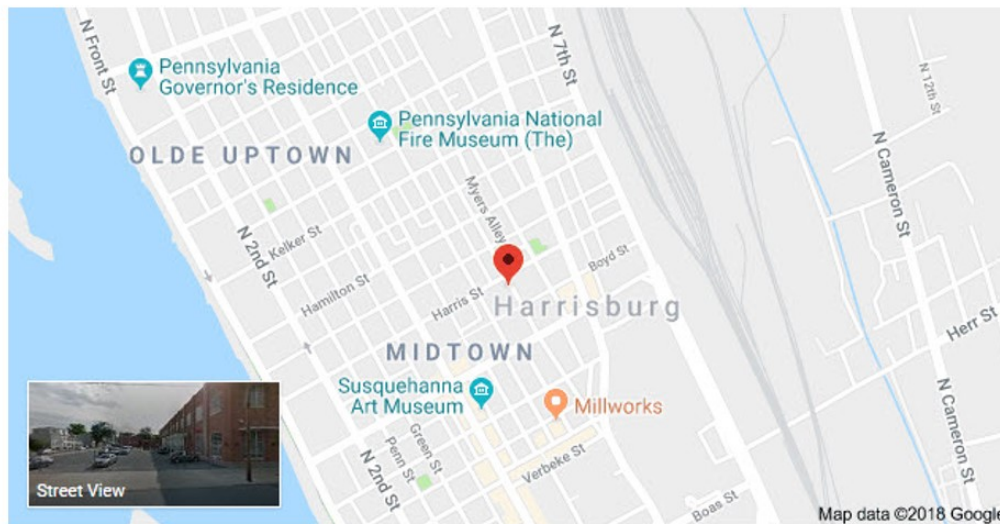

## MAP & DIRECTIONS

### HACC Midtown Campus – MIDTOWN 1

**ADDRESS:** HACC Midtown 1, 1523 N Fourth Street, Harrisburg, PA 17102

**DIRECTIONS:** HACC Midtown 1 is located in downtown Harrisburg at 1523 North Fourth Street, Harrisburg, PA 17102. Parking is available in the lot adjacent to the building at the cross streets of Fourth and Reily.